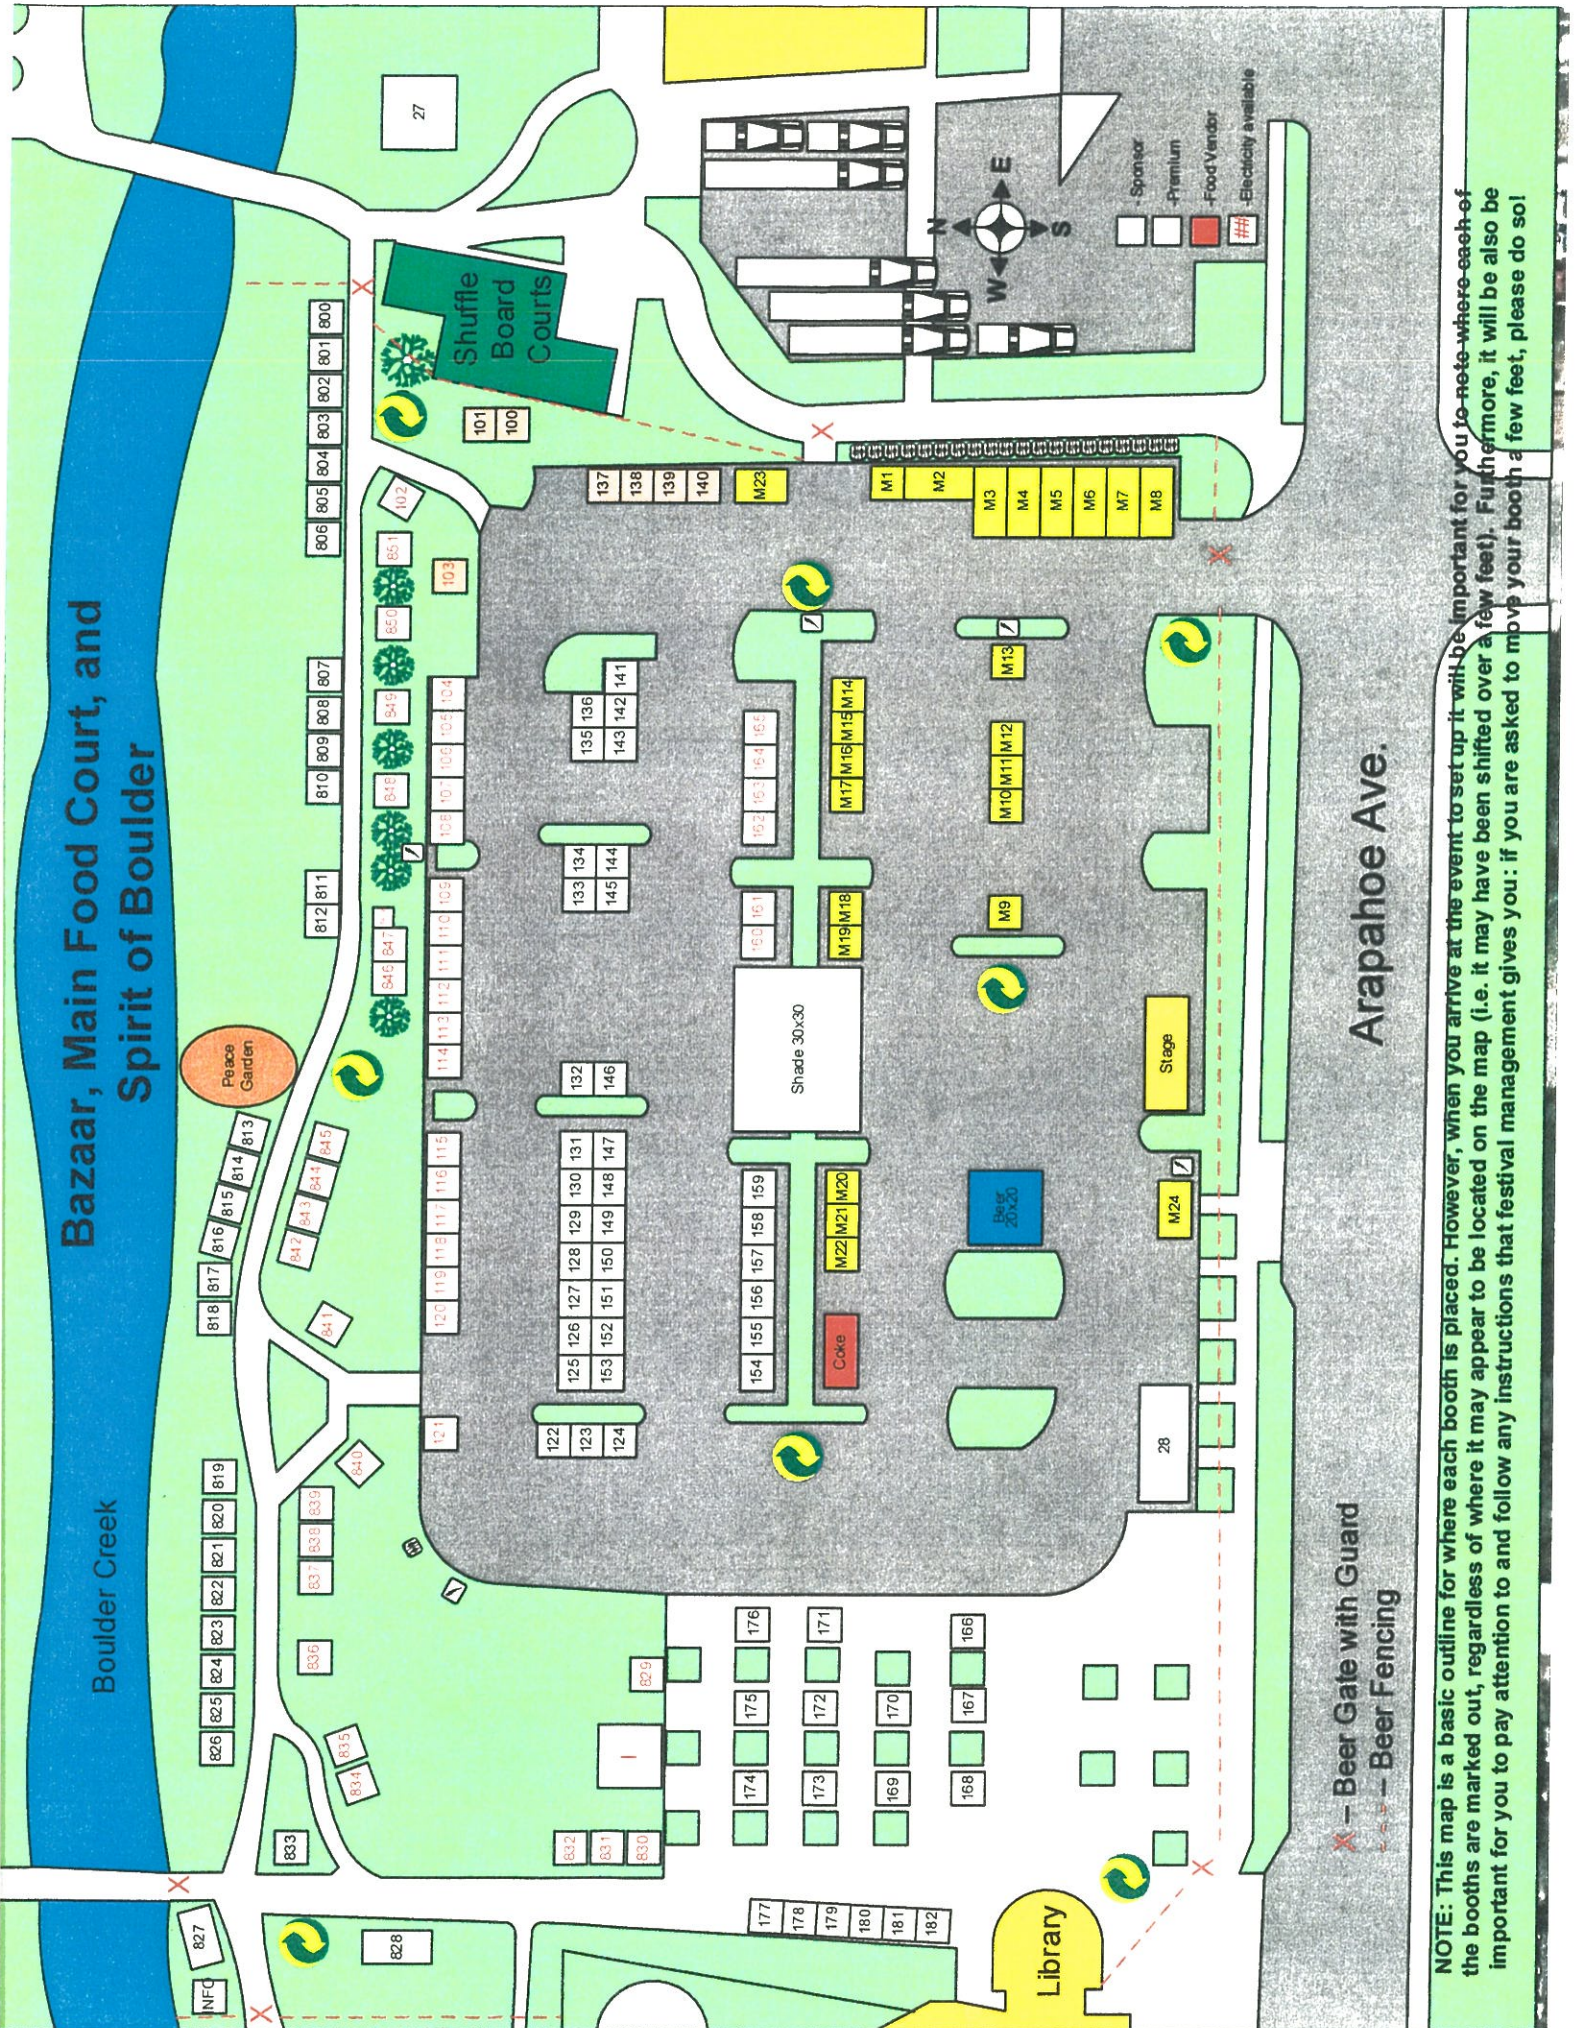

Bazaar, Main Food Court, and Spirit of Boulder

Arapahoe Ave.

X - Beer Gate with Guard
 --- Beer Fencing

NOTE: This map is a basic outline for where each booth is placed. However, when you arrive at the event to set up it will be important for you to note where each of the booths are marked out, regardless of where it may appear to be located on the map (i.e. it may have been shifted over a few feet). Furthermore, it will be also be important for you to pay attention to and follow any instructions that festival management gives you: if you are asked to move your booth a few feet, please do so!